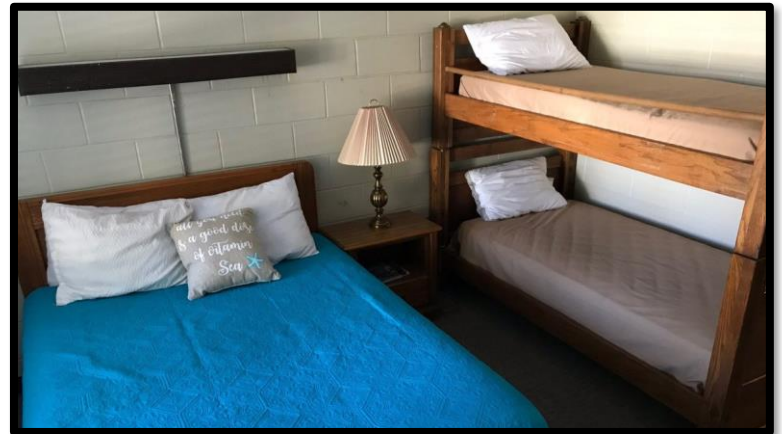

1 person per room \$700
2 people per room \$900 (\$450 per person)
3 people per room \$1,150 (\$383.34 per person)
4 people per room \$1,350 (\$337.50 per person)

More About The Coastal Retreat Center

COVERED BACK DECK — Perfect area for relaxing, quiet time or meeting space

Multiple Meeting/gathering Rooms

DOUBLE ROOMS—Sleeps up to 4 people per room. 10 available.

QUEEN AND TWIN BUNKS—Sleeps up to 4 per room. 10 available.

Kitchen and Dining Areas